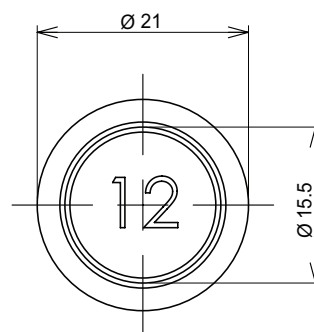

PRODUCT CODE: RC12TH/W
TOP HAT ROD CAP

DESCRIPTION

M12 Top Hat Rod Cap

FINISH

White

MATERIAL

PVC

PACKAGING

Packed in qty 100

ADDITIONAL NOTES

For use with M12 threaded rod or studs

 Values are nominal and with a general tolerance $\pm 5\%$ unless otherwise specified