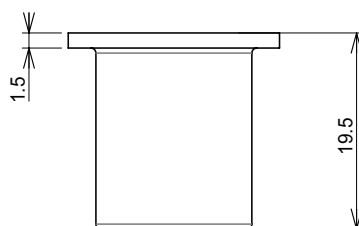

PRODUCT CODE: RC12TH/W
TOP HAT ROD CAP

DESCRIPTION

M12 Top Hat Rod Cap

FINISH

White

MATERIAL

PVC

PACKAGING

Packed in qty 100

ADDITIONAL NOTES

For use with M12 threaded rod or studs

 Values are nominal and with a general tolerance $\pm 5\%$ unless otherwise specified